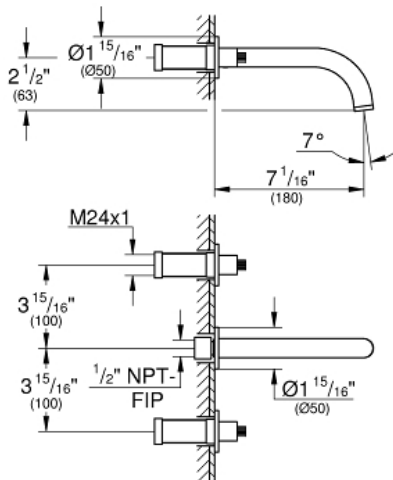

ATRIO
8" Widespread Two-Handle
Bathroom Faucet M-Size

MODEL # 20173EN3

Pure Freude
an Wasser

GROHE

Product Description:

ATRIO

8" Widespread Two-Handle Bathroom Faucet M-Size

Standard Specification:

- Wall mount
- **GROHE StarLight** finish
- Valves hot/cold with $\frac{1}{2}$ " (13mm) cartridge (90°)
- Center distance $7\frac{7}{8}$ " (200mm)
- Handles sold separately
- Requires Vessel Rough-In Valve (33 885)
- For vessel sink pop-up drain 28 754
- Less handles – order (18 026) or (18 027) (sold separately)
- Flow rate: 1.2 gpm (4.5 l/min)